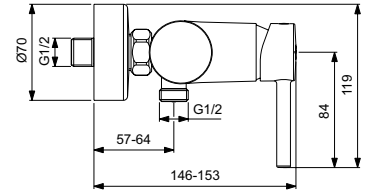

Ideal Standard

SHOWER MIXERS

Ceraline

Article-No.: **BC200AA**

Exposed shower mixer

Ceraline exposed shower mixer with 38 mm ceramic cartridge FirmaFlow with hot water limiter. Using: Metal handle with red and blue colour indication, Check valve and Standard S-Connections.

Colour: AA - Chrome

More product details:

Mounting:	Exposed
Operation Type:	Single lever
Style:	Contemporary
Accreditations:	DIN EN 817, DIN 4109 Gruppe 1
Operation Pressure (bar):	3
Flow Rate (litre):	13
Net Weight (kg):	1,727
Material:	Chrome plated brass
Height (mm):	119
Width (mm):	220
Depth (mm):	153
Certificate Number:	EN 817