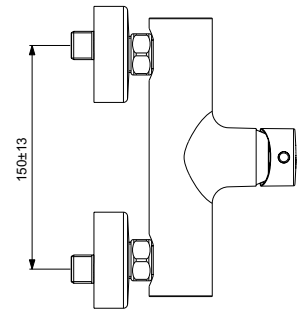

Ideal Standard

SHOWER MIXERS

Ceraline

Article-No.: **BC200AA**

Exposed shower mixer

Ceraline exposed shower mixer with 38 mm ceramic cartridge FirmaFlow with hot water limiter. Using: Metal handle with red and blue colour indication, Check valve and Standard S-Connections.

Colour: AA - Chrome

More product details:

Mounting:	Exposed
Operation Type:	Single lever
Style:	Contemporary
Accreditations:	DIN EN 817, DIN 4109 Gruppe 1
Operation Pressure (bar):	3
Flow Rate (litre):	13
Net Weight (kg):	1,727
Material:	Chrome plated brass
Height (mm):	119
Width (mm):	220
Depth (mm):	153
Certificate Number:	EN 817