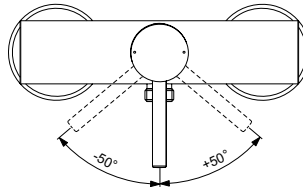

Ideal Standard

SHOWER MIXERS

Ceraline

Article-No.: **BC200AA**

Exposed shower mixer

Ceraline exposed shower mixer with 38 mm ceramic cartridge FirmaFlow with hot water limiter. Using: Metal handle with red and blue colour indication, Check valve and Standard S-Connections.

Colour: AA - Chrome

More product details:

Mounting:	Exposed
Operation Type:	Single lever
Style:	Contemporary
Accreditations:	DIN EN 817, DIN 4109 Gruppe 1
Operation Pressure (bar):	3
Flow Rate (litre):	13
Net Weight (kg):	1,727
Material:	Chrome plated brass
Height (mm):	119
Width (mm):	220
Depth (mm):	153
Certificate Number:	EN 817